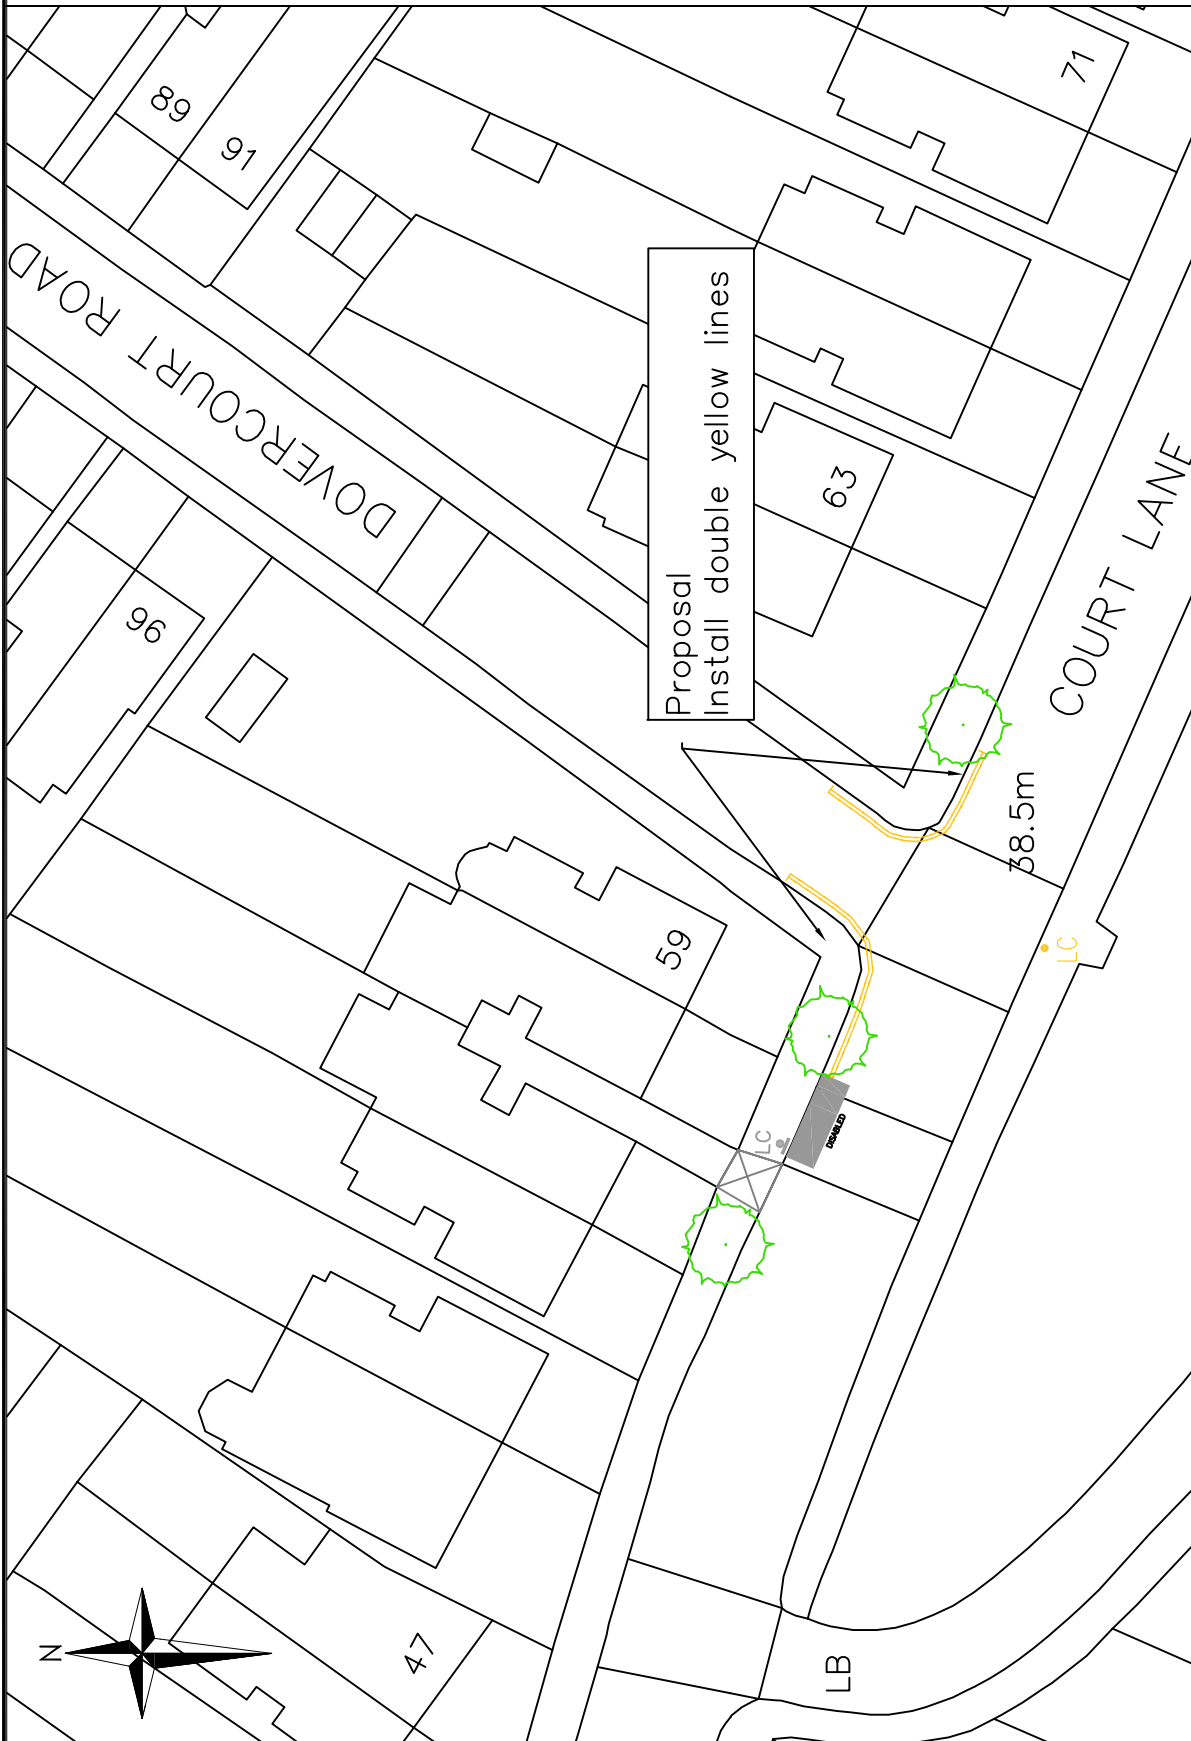

Legend
 Proposal double yellow lines
 Tree

Public Realm Projects Parking Design Environment and Leisure Floor 3, hub 1 Southwark Council 160 Tooley Street PO Box 64529 London, SE1P 5LX www.southwark.gov.uk/parkingprojects	 Southwark Council	Project 1516Q2 LOCAL PARKING AMENDMENTS				Community Council DULWICH					
		Drawing Title DOVERCOURT ROAD / COURT LANE PROPOSED DOUBLE YELLOW LINES				Ward(s) VILLAGE					
				Date 22/06/15		Scale 1:500 @ A4		Drm MH		Chk TW	
				Dwg No. 1516Q2013				Rev 		App TW	
				Status APPENDX 5		Rev 		Date 		Description 	
										Drm 	
										Chk 	
										App 	